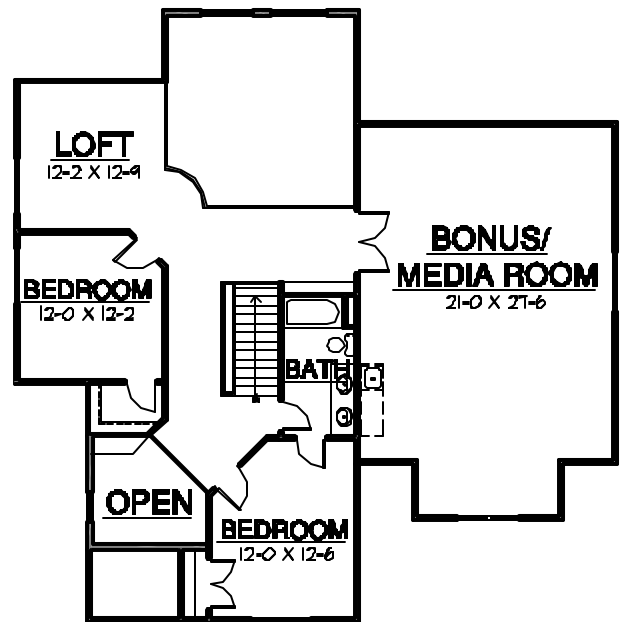

Chateau A

2907 (+/-) Square Feet

Second Floor

First Floor

Dimensions may vary according to site conditions. Rendering for conceptual purposes only.

Chateau B

2907 (+/-) Square Feet

Second Floor

First Floor

Dimensions may vary according to site conditions. Rendering for conceptual purposes only.