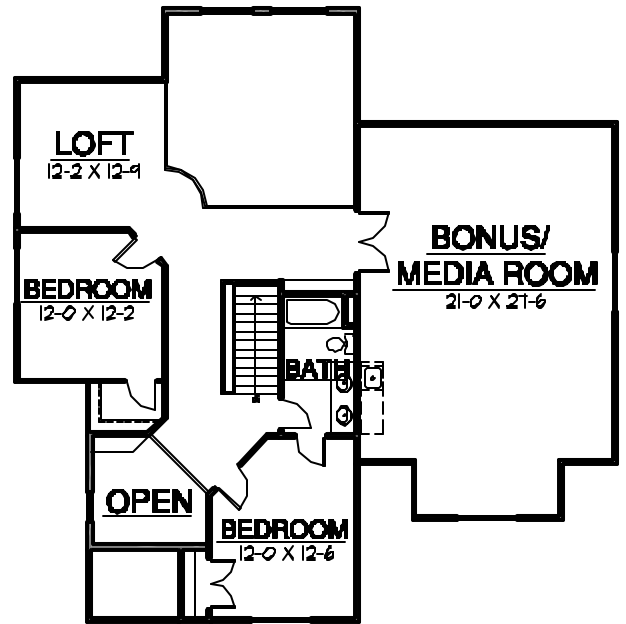

Chateau A

2907 (+/-) Square Feet

Second Floor

First Floor

Dimensions may vary according to site conditions. Rendering for conceptual purposes only.

Chateau B

2907 (+/-) Square Feet

Second Floor

First Floor

Dimensions may vary according to site conditions. Rendering for conceptual purposes only.